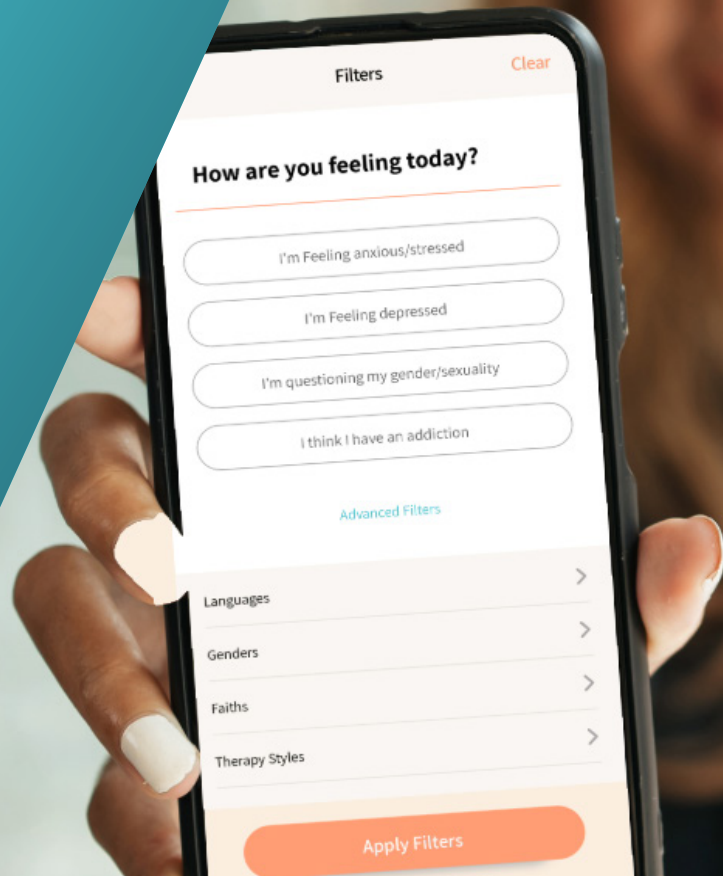

Mental health is health.

meta
teletherapy

Connect to a Therapist on the META Teletherapy App

Primrose Schools is providing employees with access to a network of licensed counselors through META Teletherapy's Uber-like app.

Your mental health matters. Talking to a licensed counselor can help you cope with any emotional turmoil you're experiencing, including feelings of **depression, stress, and anxiety.**

META Teletherapy's Uber-like app connects you to a network of available licensed counselors accepting new clients.