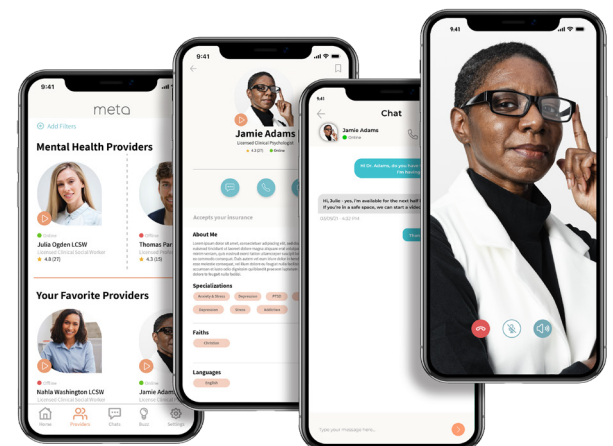

Mental health is health.

meta
teletherapy

Connect to a Therapist on the META Teletherapy App

Primrose Schools is providing employees with access to a network of licensed counselors through META Teletherapy's Uber-like app.

Your mental health matters. Talking to a licensed counselor can help you cope with any emotional turmoil you're experiencing, including feelings of **depression, stress, and anxiety.**

META Teletherapy's Uber-like app connects you to a network of available licensed counselors accepting new clients.

It's easy to get started:

1. Download the free app: meta.app/users.
2. Include "Primrose Schools" in your META profile
3. Connect to a counselor of your choice for private, secure counseling sessions.

meta.app/users | 833-844-META