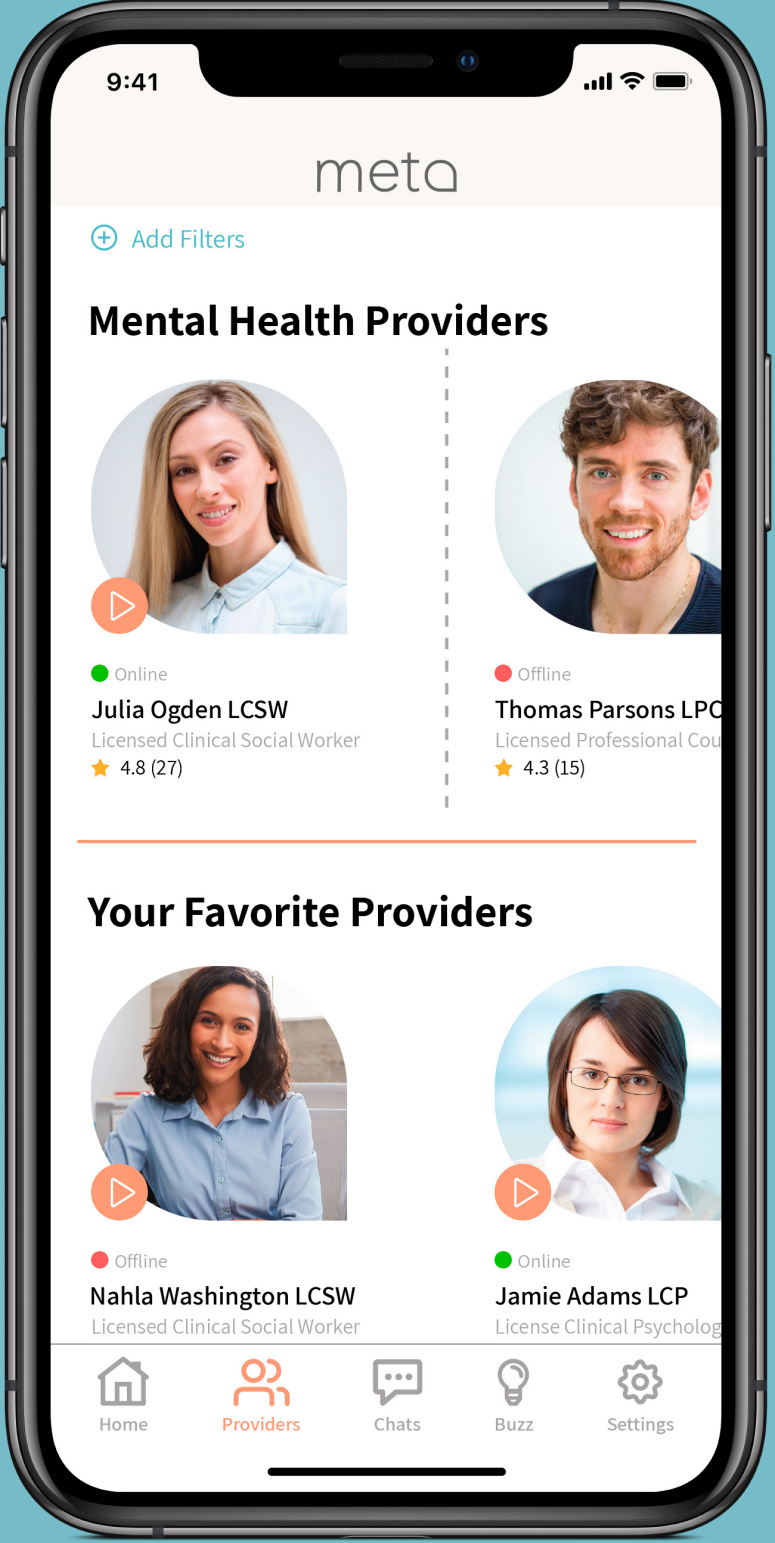

META's here for **depression**

meta

Wellness & Teletherapy App

meta.app/users

META's here for financial stress

meta

Wellness & Teletherapy App

meta.app/users

META's here for anxiety

meta

Wellness & Teletherapy App

meta.app/users

META's here for
relationship issues

meta

Wellness & Teletherapy App

meta.app/users