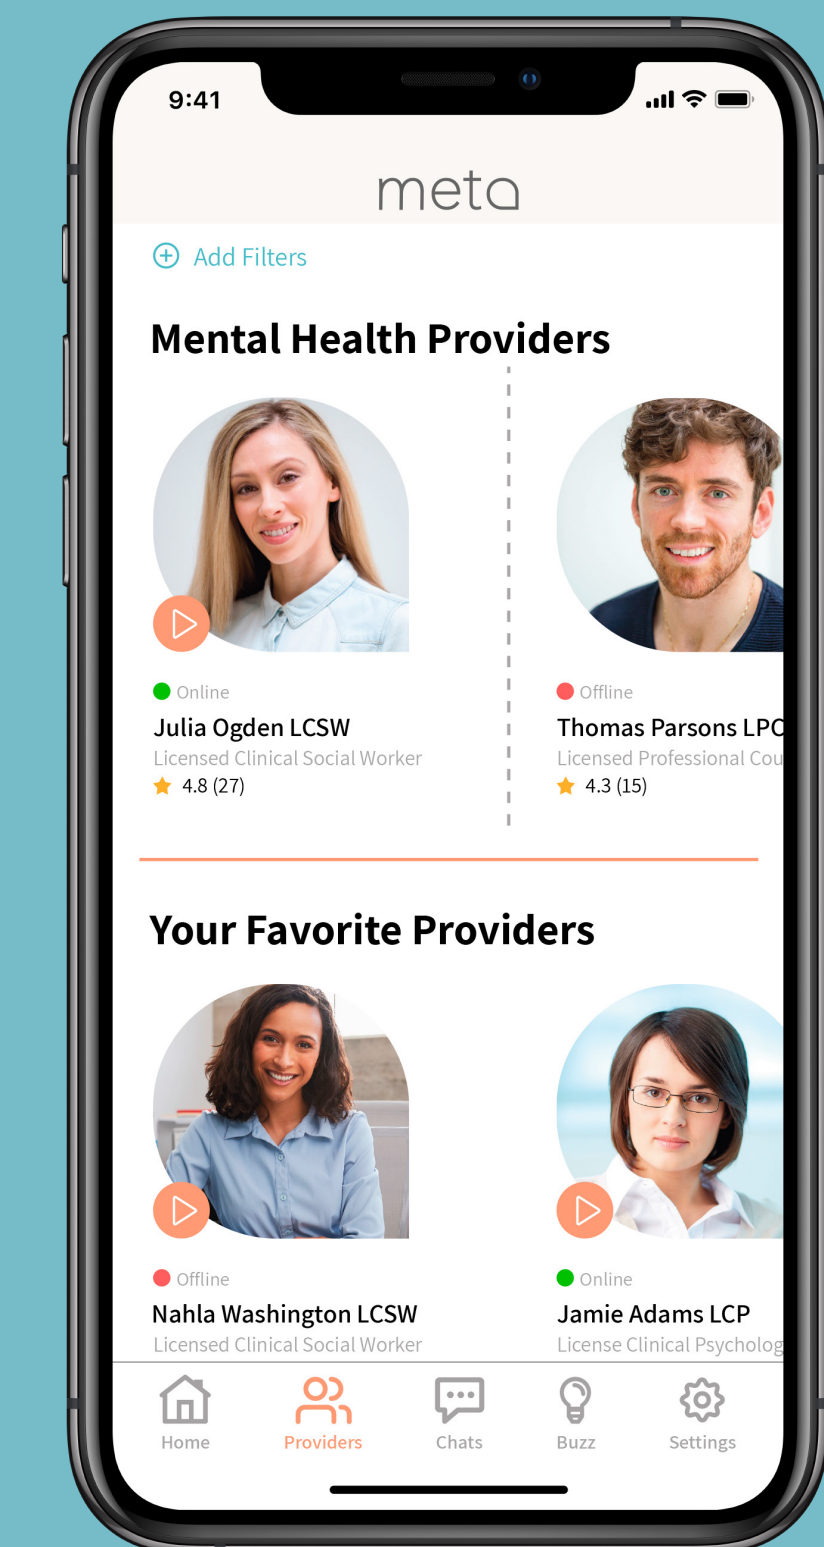

META's here for **depression**

meta

Wellness & Teletherapy App

meta.app/users

META's here for financial stress

meta

Wellness & Teletherapy App

meta.app/users

META's here for anxiety

meta

Wellness & Teletherapy App

meta.app/users

META's here for
relationship issues

meta

Wellness & Teletherapy App

meta.app/users