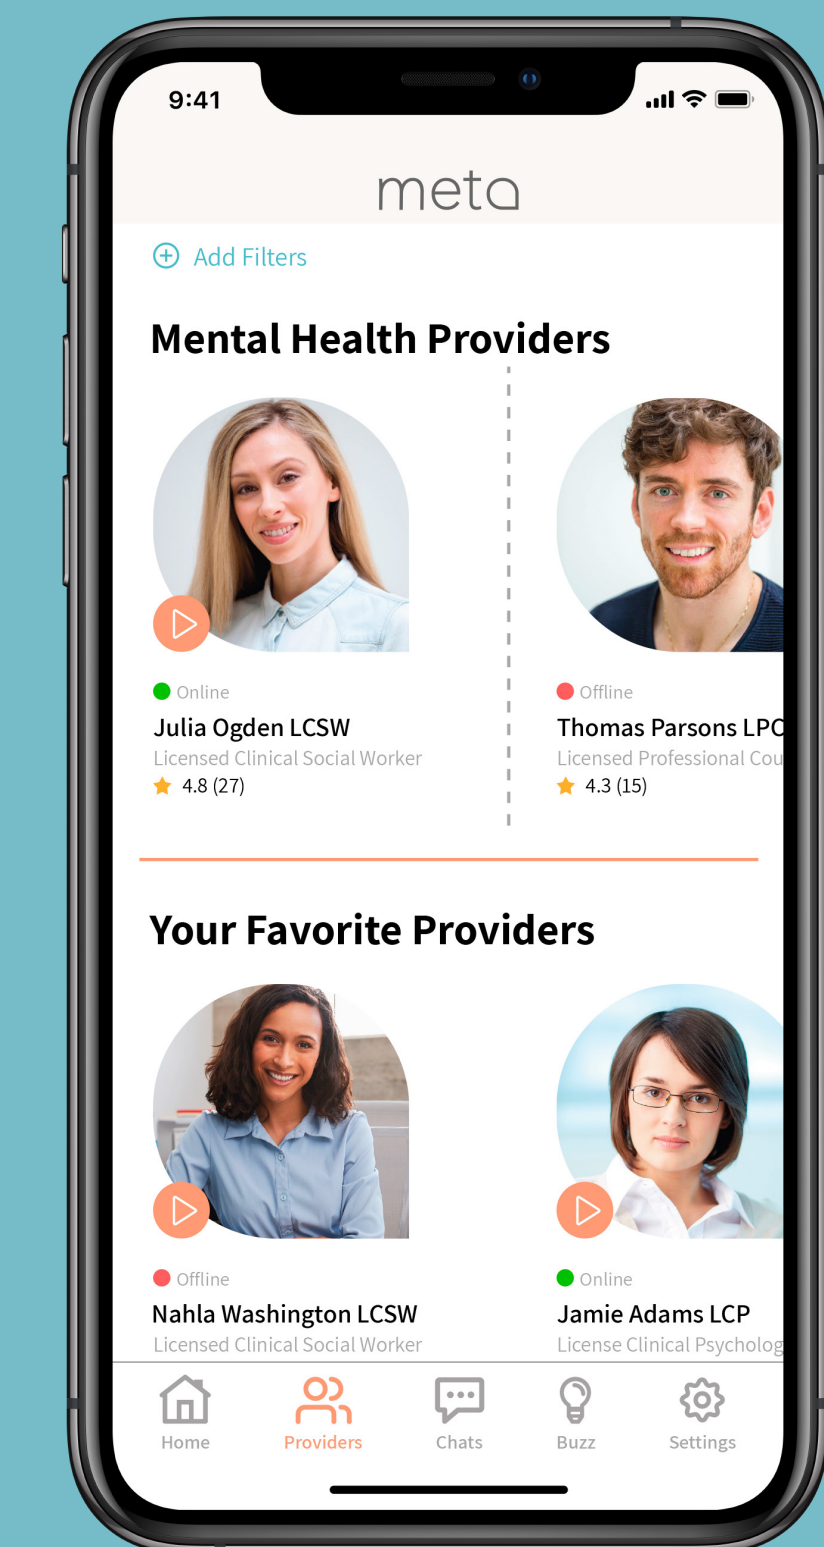

META's here for
burnout

meta

Wellness & Teletherapy App

meta.app/users

META's here for
anxiety

meta

Wellness & Teletherapy App

meta.app/users

META's here for depression

meta

Wellness & Teletherapy App

meta.app/users

META's here for financial stress

meta

Wellness & Teletherapy App

meta.app/users

META's here for
relationship issues

meta

Wellness & Teletherapy App

meta.app/users