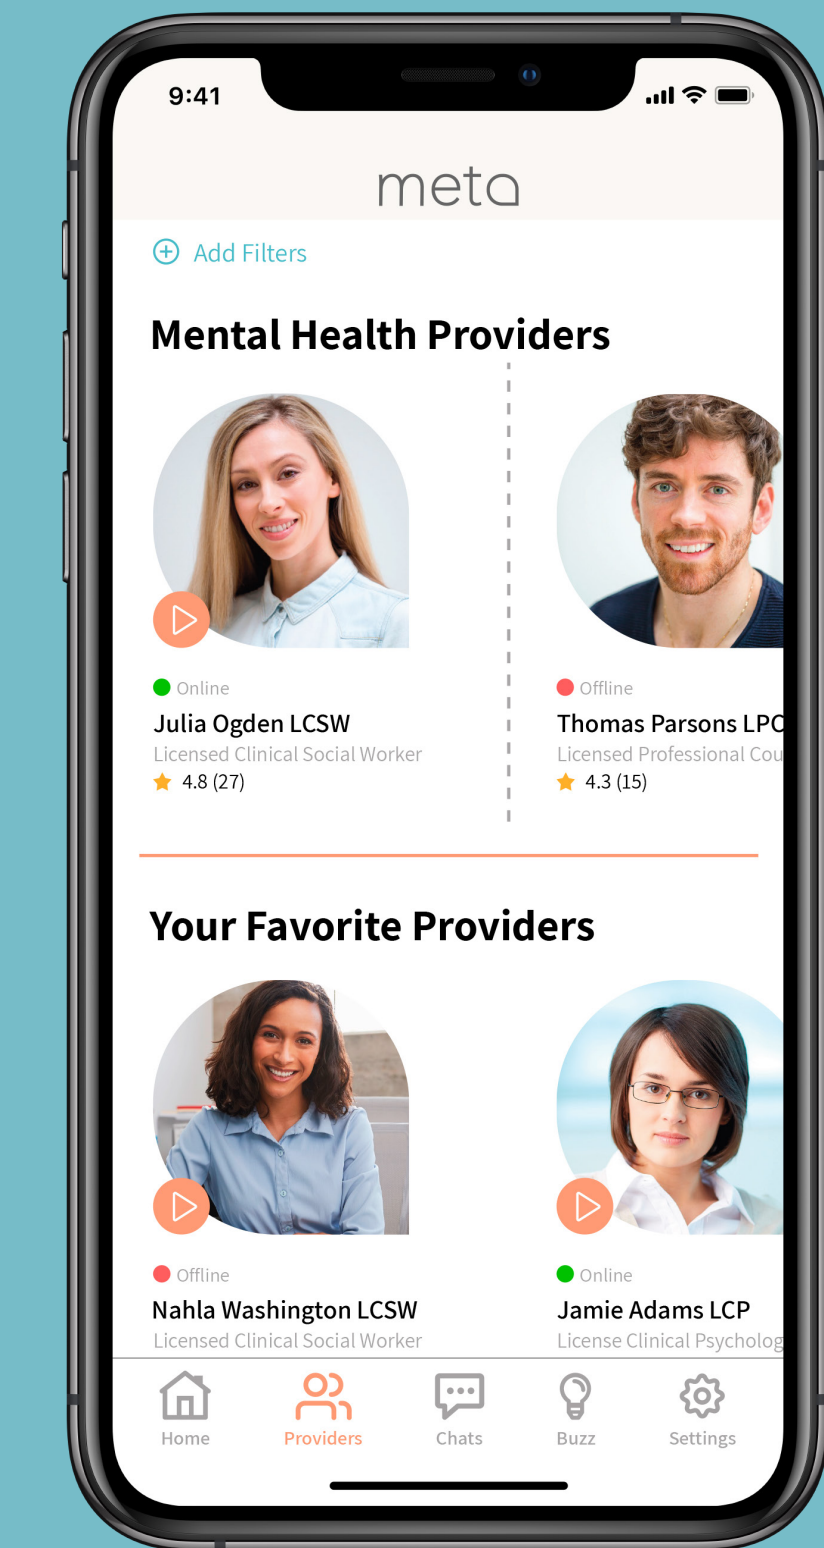

META's here for
burnout

meta

Wellness & Teletherapy App

meta.app/users

META's here for
anxiety

meta

Wellness & Teletherapy App

meta.app/users

META's here for depression

meta

Wellness & Teletherapy App

meta.app/users

META's here for financial stress

meta

Wellness & Teletherapy App

meta.app/users

META's here for
relationship issues

meta

Wellness & Teletherapy App

meta.app/users